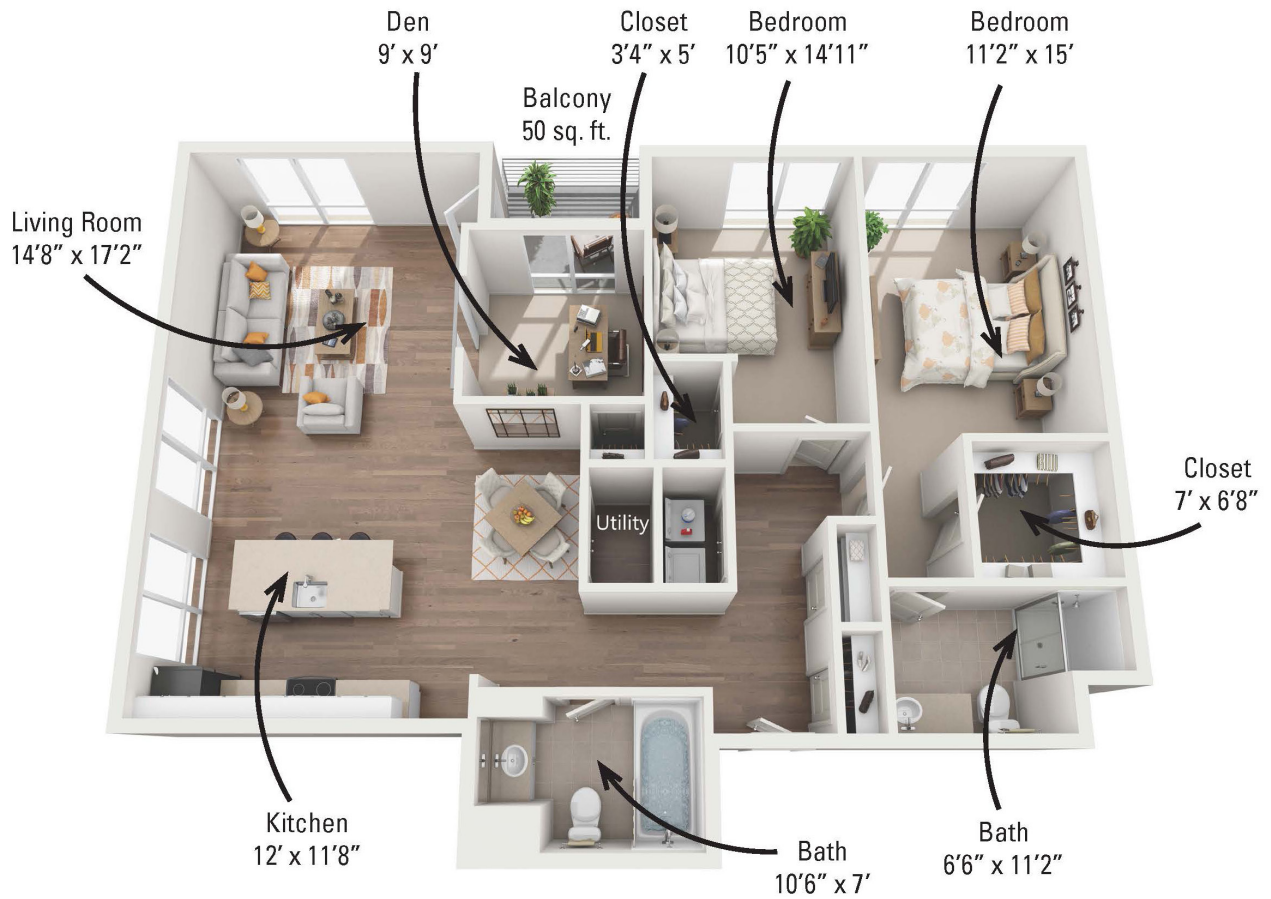

3A

2 BED / 2 BATH

1449

SQ. FT.

50FRONT
LUXURY APARTMENTS

50 Front Street | Binghamton, NY 13905

866-526-7078 | www.50FrontApts.com

**Floor plans are artist's rendering. All dimensions are approximate. Actual product and specifications may vary in dimension or detail. Not all features are available in every apartment. Prices and availability are subject to change. Please see a representative for details.*