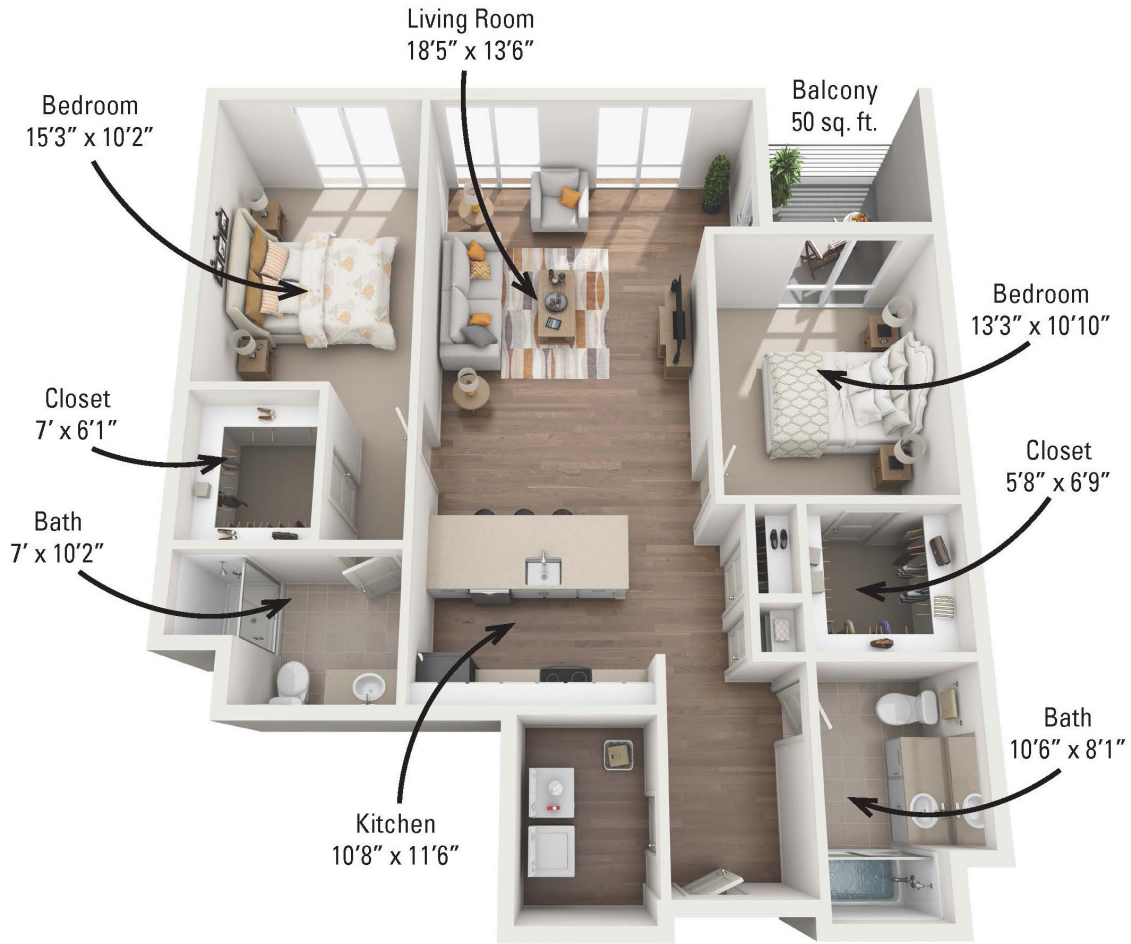

2D

2 BED / 2 BATH

1212

SQ. FT.

50FRONT
LUXURY APARTMENTS

50 Front Street | Binghamton, NY 13905

866-526-7078 | www.50FrontApts.com

**Floor plans are artist's rendering. All dimensions are approximate. Actual product and specifications may vary in dimension or detail. Not all features are available in every apartment. Prices and availability are subject to change. Please see a representative for details.*