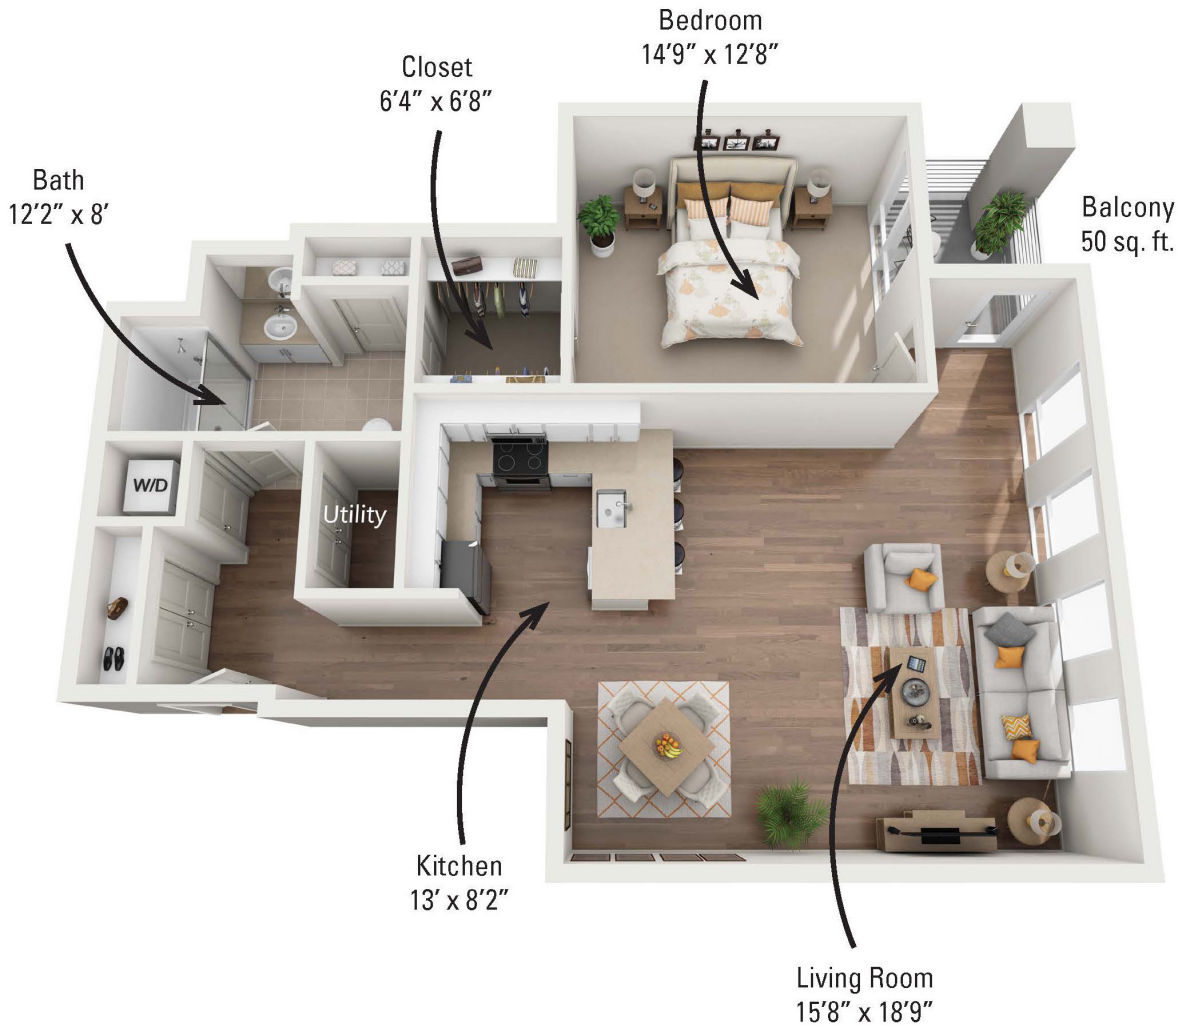

1E

1 BED / 1 BATH

1074

SQ. FT.

50FRONT
LUXURY APARTMENTS

50 Front Street | Binghamton, NY 13905

866-526-7078 | www.50FrontApts.com

**Floor plans are artist's rendering. All dimensions are approximate. Actual product and specifications may vary in dimension or detail. Not all features are available in every apartment. Prices and availability are subject to change. Please see a representative for details.*