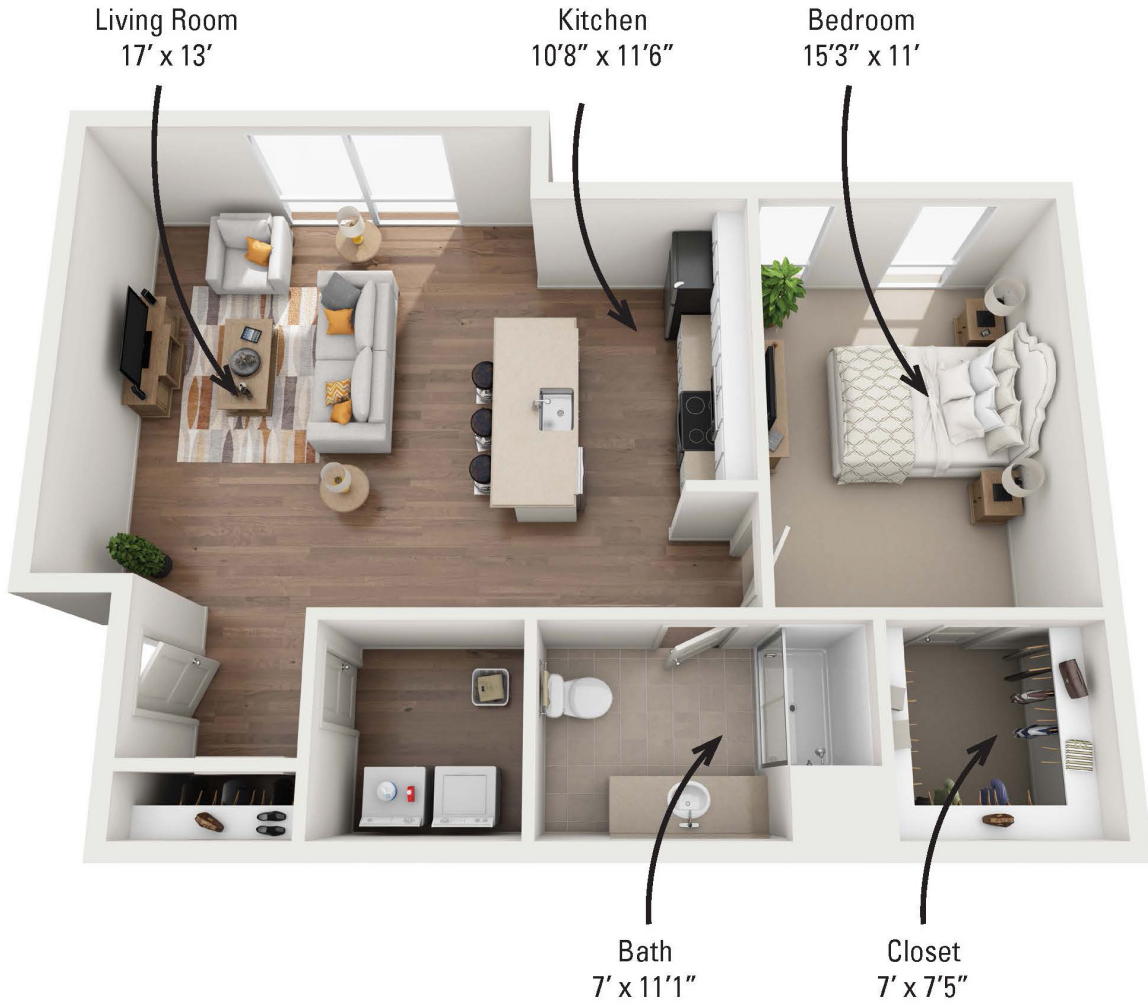

# 1D

1 BED / 1 BATH

# 886

SQ. FT.

**50FRONT**  
LUXURY APARTMENTS

50 Front Street | Binghamton, NY 13905

866-526-7078 | [www.50FrontApts.com](http://www.50FrontApts.com)

*\*Floor plans are artist's rendering. All dimensions are approximate. Actual product and specifications may vary in dimension or detail. Not all features are available in every apartment. Prices and availability are subject to change. Please see a representative for details.*