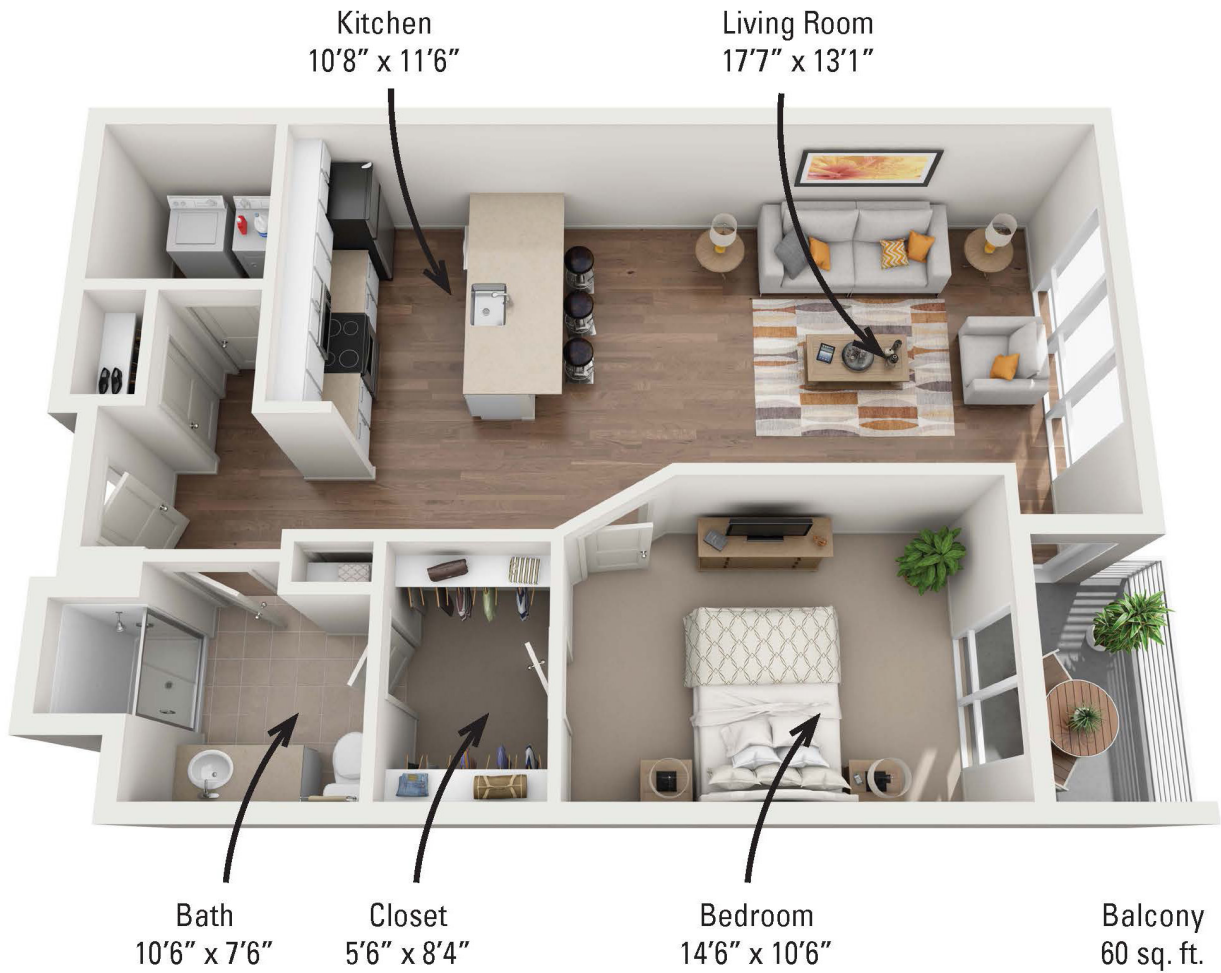

1B

1 BED / 1 BATH

870

SQ. FT.

50FRONT
LUXURY APARTMENTS

50 Front Street | Binghamton, NY 13905

866-526-7078 | www.50FrontApts.com

**Floor plans are artist's rendering. All dimensions are approximate. Actual product and specifications may vary in dimension or detail. Not all features are available in every apartment. Prices and availability are subject to change. Please see a representative for details.*