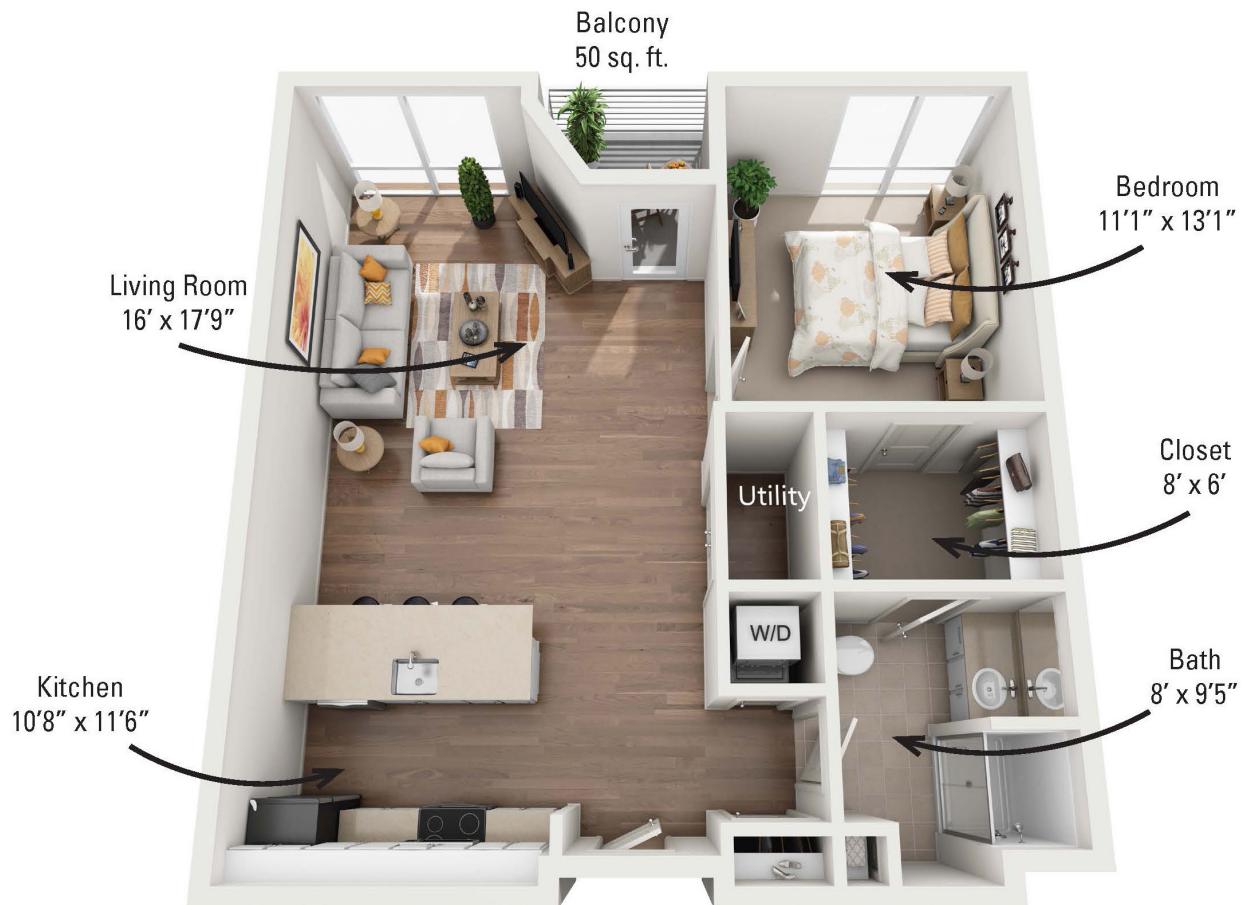

1A

1 BED / 1 BATH

865

SQ. FT.

50FRONT
LUXURY APARTMENTS

50 Front Street | Binghamton, NY 13905

866-526-7078 | www.50FrontApts.com

**Floor plans are artist's rendering. All dimensions are approximate. Actual product and specifications may vary in dimension or detail. Not all features are available in every apartment. Prices and availability are subject to change. Please see a representative for details.*